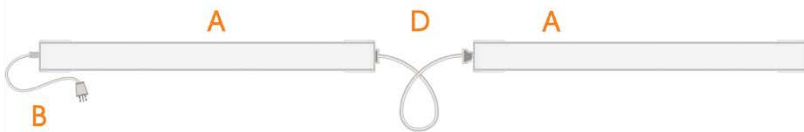

CONNECTED WITH A CONNECTING CABLE