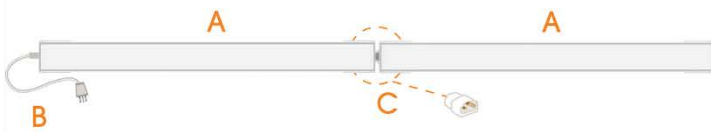

Example: ESG-LED-12-30-W

www.jescolighting.com
support@jescolighting.com
Tech Support: 855.592.0029

15 Harbor Park Drive
Port Washington, NY 11050
Main Line: 800.527.7796
Fax Line: 855.265.5768

219 South 6th Ave
City of Industry, CA 91746
Main Line: 855.654.0110
Fax Line: 626.333.2955

Specifications subject to change without notice.

RELYENCE DISTRIBUTOR PROGRAM

ESG-LED

COVE / CABINET / SHOWCASE / DISPLAY
RIGID LED SLEEK ELEMENT

Type

Project

Catalog No.

WIRING DIAGRAMS – For reference purposes only. Not for installation. Not drawn to scale.

INDIVIDUAL UNIT

CONNECTED WITH A DIRECT CONNECTOR

CONNECTED WITH A CONNECTING CABLE

HARDWIRE USING SG-B BOX

- A.** ESG-LED (Fixture)
- B.** SG-PCxx-W (Power Cord)
- C.** SG-DC (Direct Connector)
- D.** SG-CC-xx (Connecting Cable)
- E.** SG-Bx (Optional Hard Wire Box)